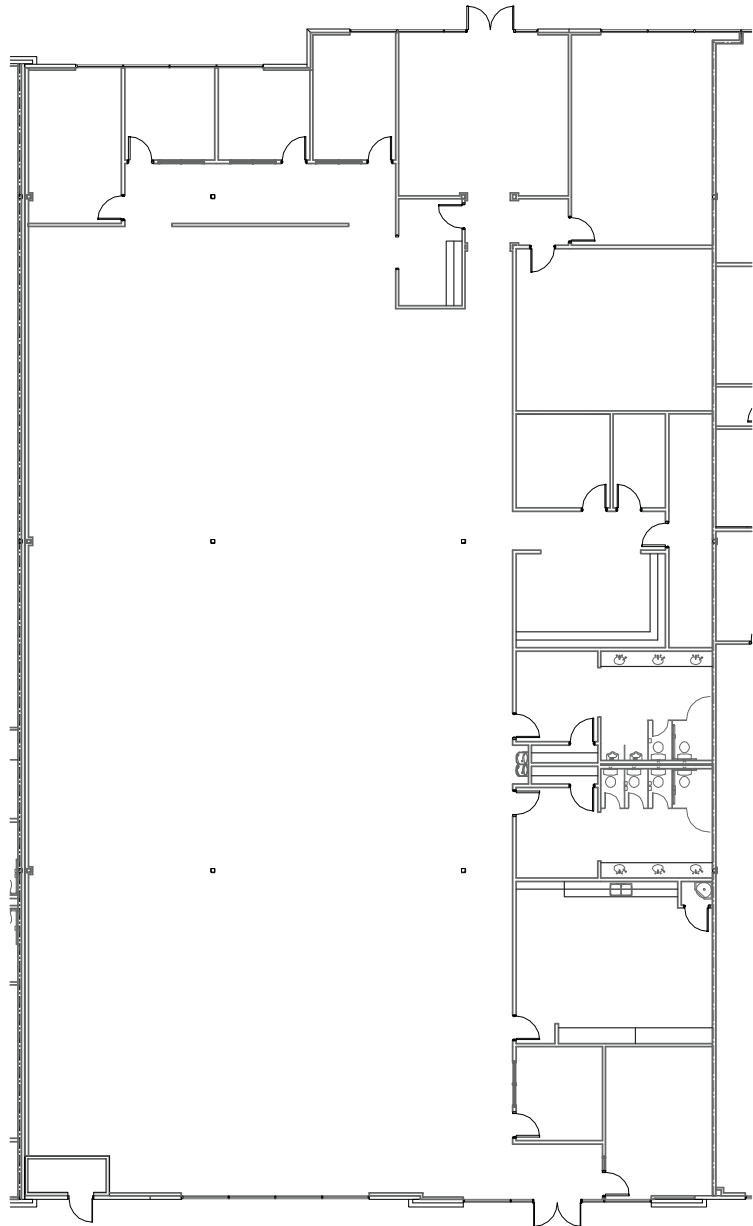

SUITE 115

- 12,885 SF
- Plug & Play
- Class A Finishes
- Open Office with Surrounding Offices
- Large Training Room
- Two Conference Rooms

LOCATION MAP

RIDGEWOOD
BUSINESS CENTER

210.805.3333 | www.ridgewoodofficeparksa.com

PLUG & PLAY
SUITE 115
12,885 SF