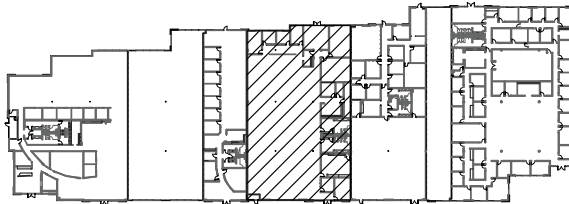

SUITE 115

- 12,885 SF
- Plug & Play
- Class A Finishes
- Open Office with Surrounding Offices
- Large Training Room
- Two Conference Rooms

LOCATION MAP

RIDGEWOOD
BUSINESS CENTER

210.805.3333 | www.ridgewoodofficeparksa.com

PLUG & PLAY
SUITE 115
12,885 SF